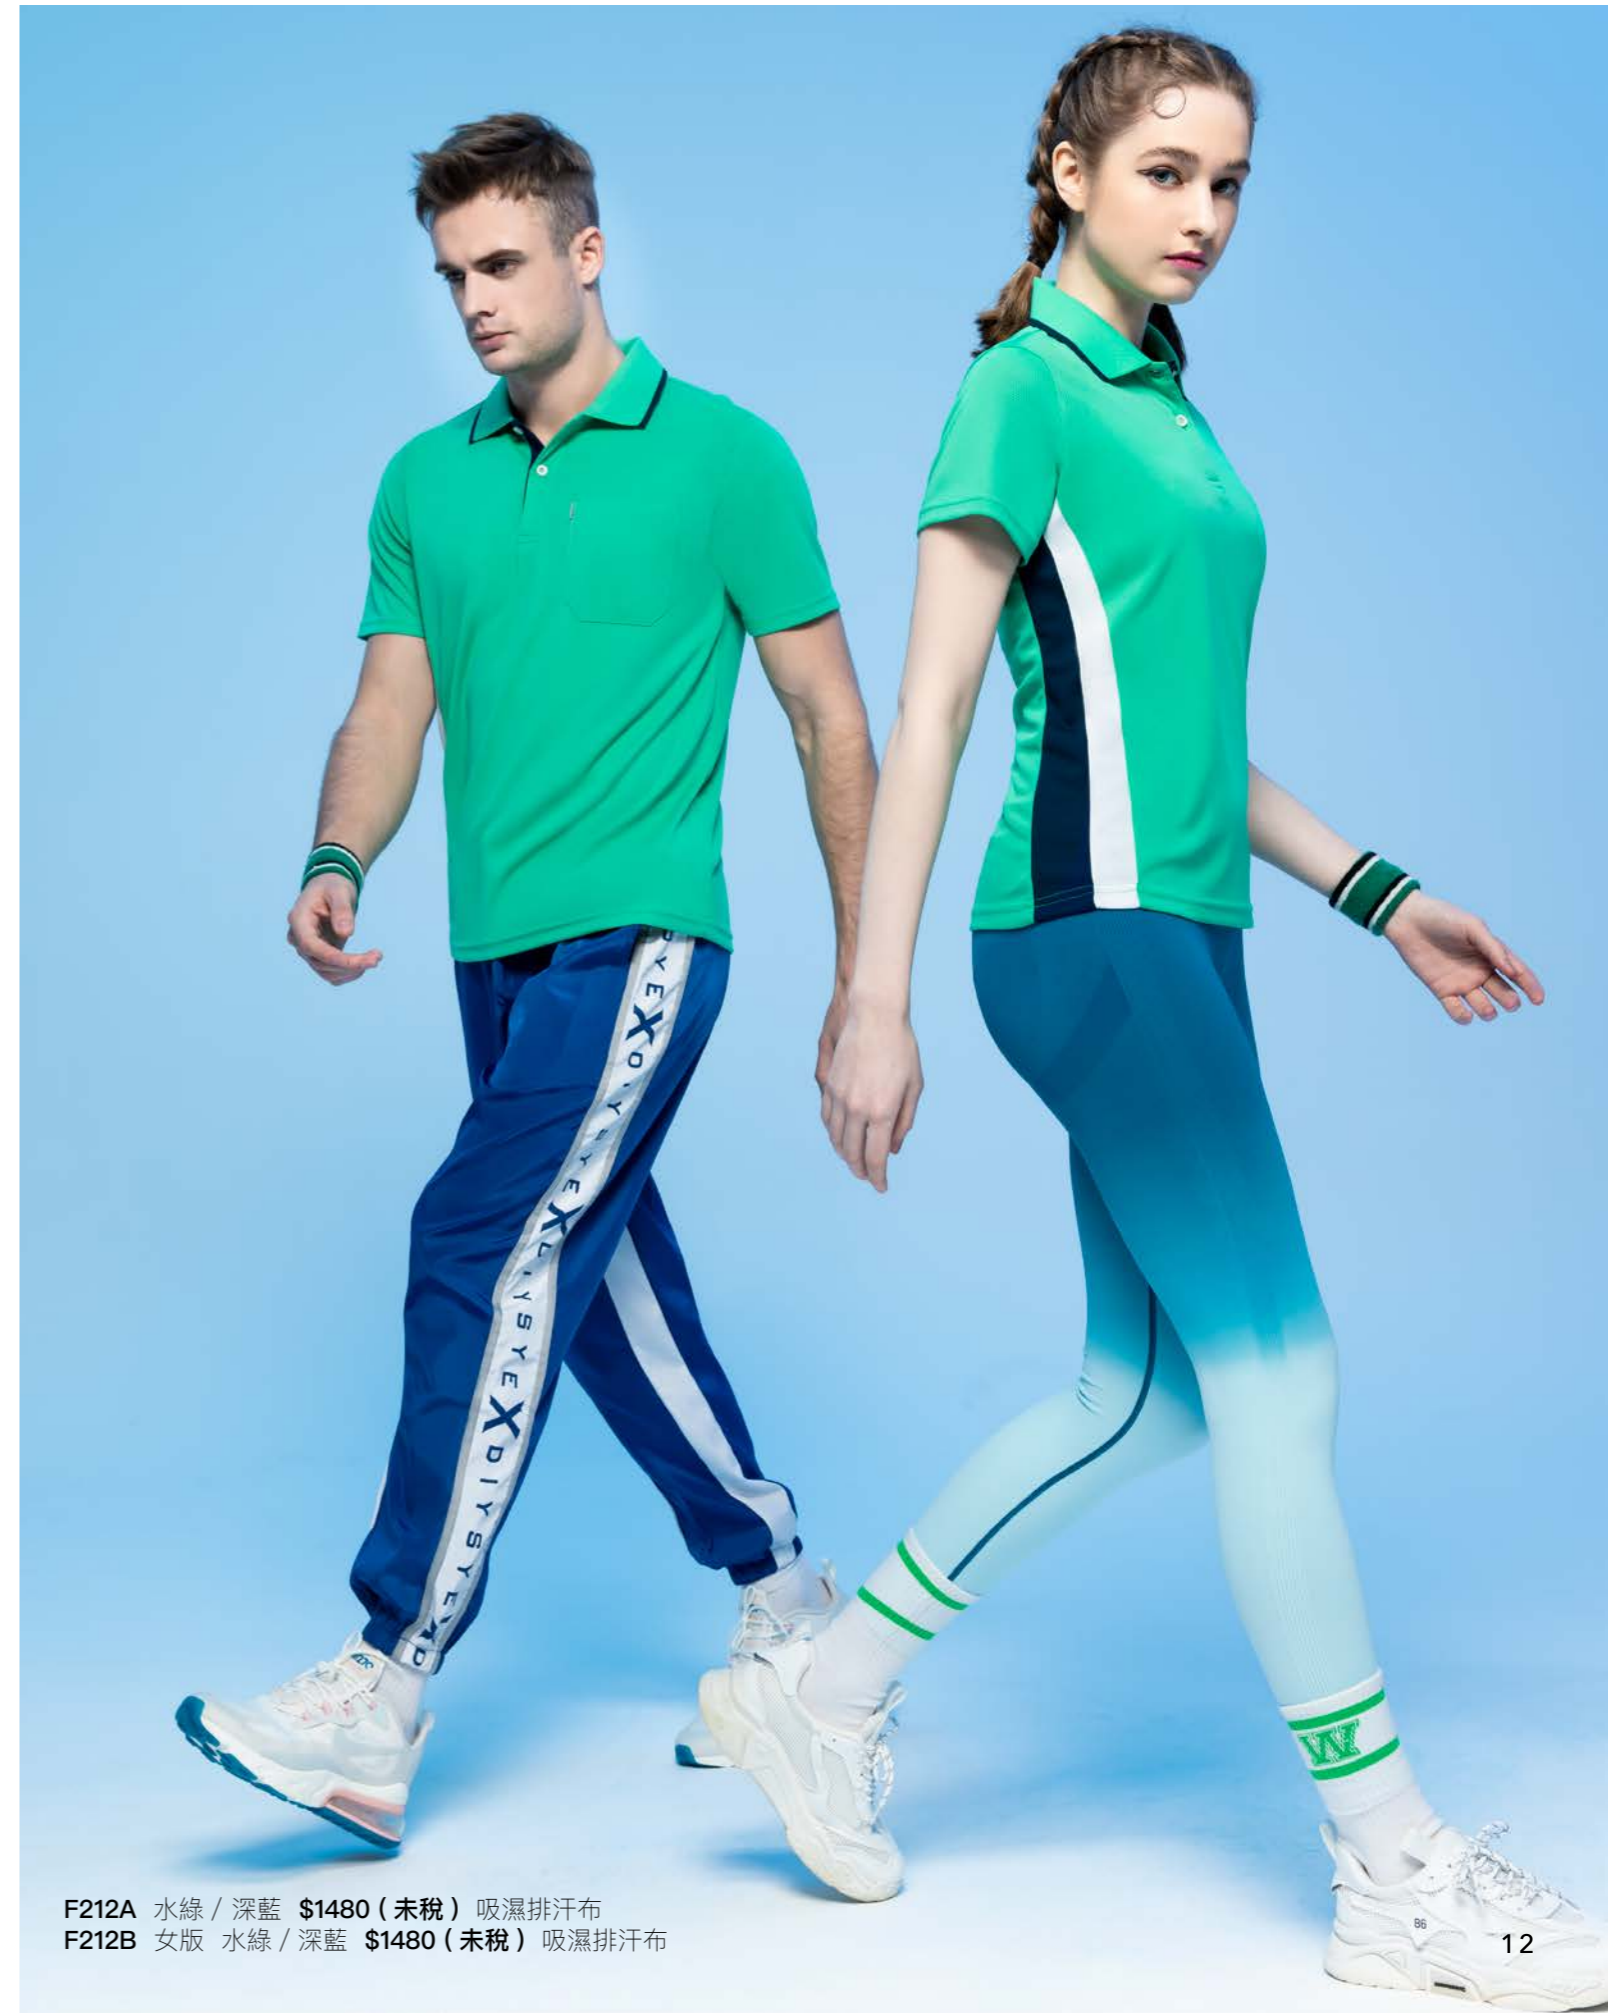

F212A 水綠 / 深藍 $1480 (未稅) 吸濕排汗布
F212B 女版 水綠 / 深藍 $1480 (未稅) 吸濕排汗布